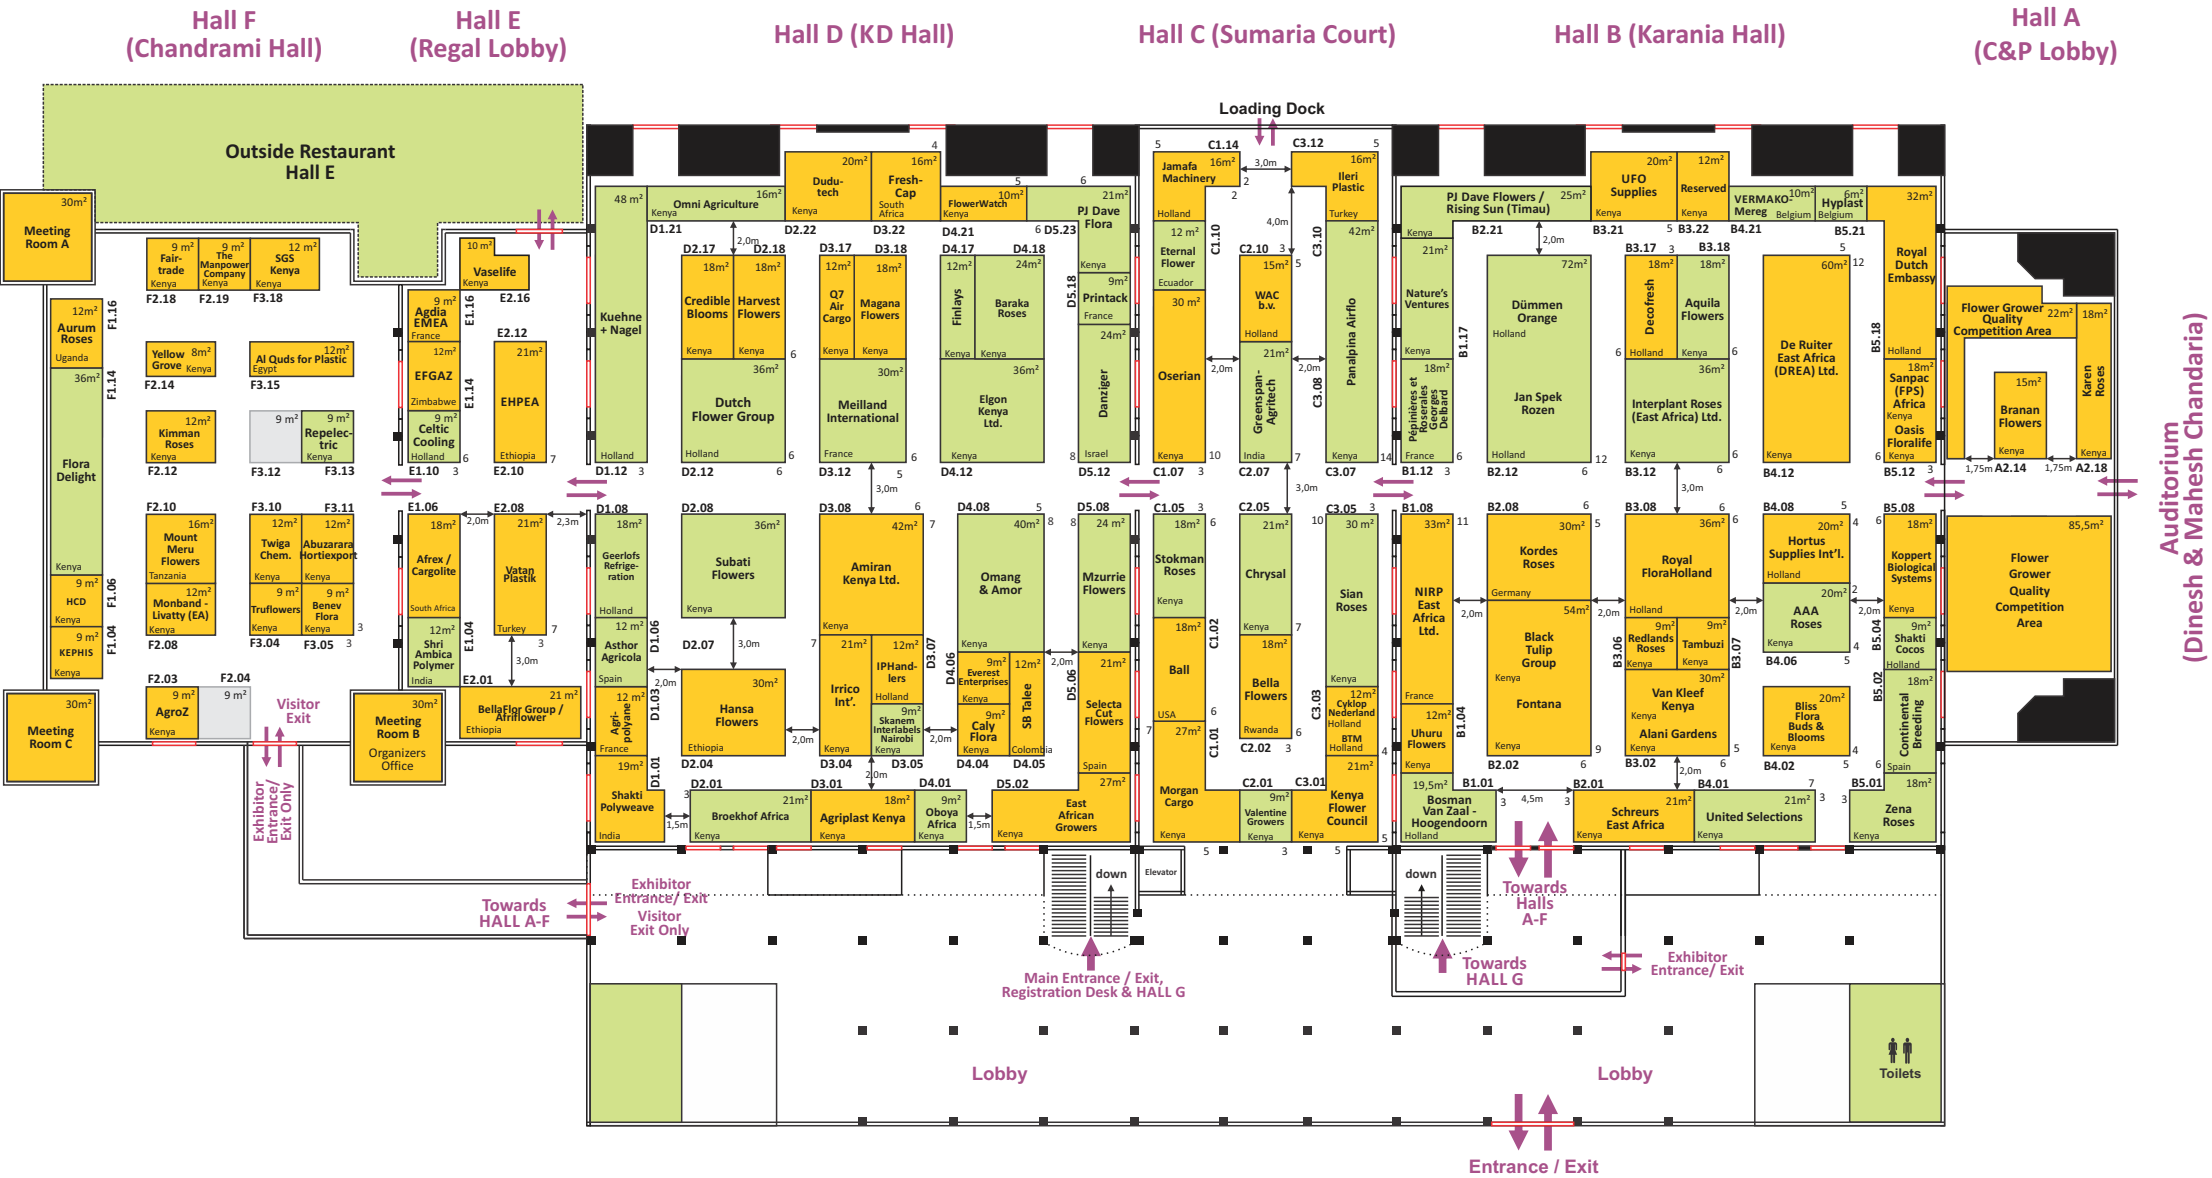

# International Flower Trade Expo (IFTEX) 2020

Wednesday June 3 - Friday June 5, 2020 - Oshwal Centre (Parklands) - Nairobi - Kenya

Update: Monday October 14, 2019 - 11:00 a.m.

Total exhibition area: 4,598,75 m<sup>2</sup>

This floor plan may be subject to changes!

Updates are available daily on our website:

[www.iftex.org](http://www.iftex.org)

- Available Stand Space
- Reserved Stand Space
- Booked Stand Space