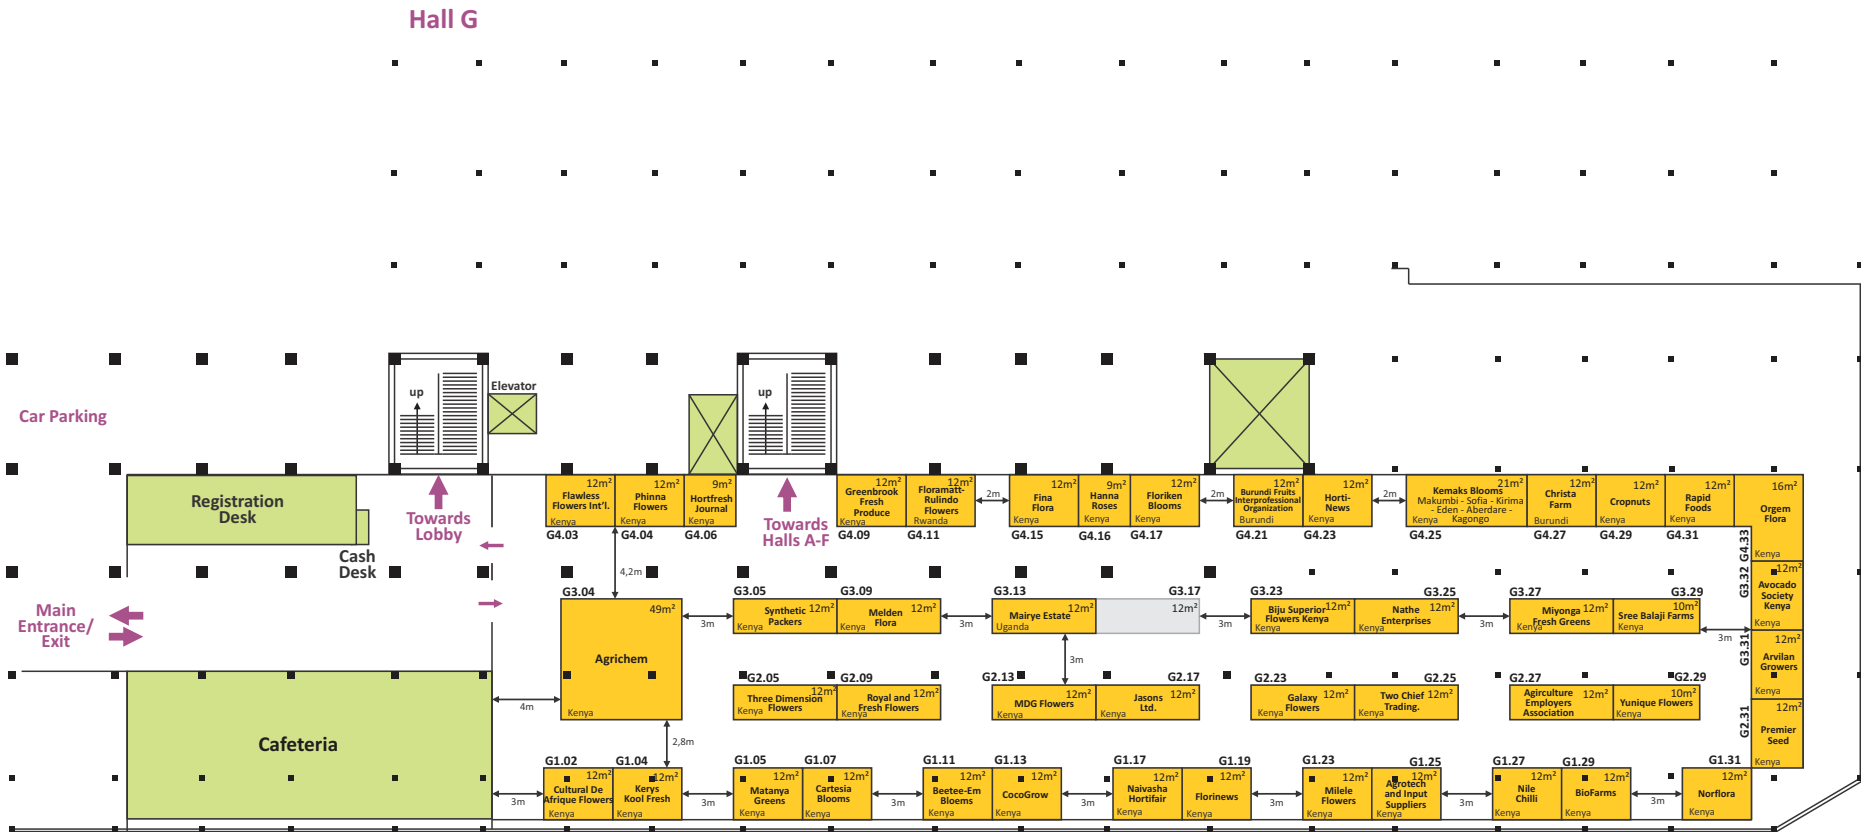

International Flower Trade Expo (IFTEX) 2020

Wednesday June 3 - Friday June 5, 2020 - Oshwal Centre (Parklands) - Nairobi - Kenya

Update: Monday September 23, 2019 - 1:50 p.m.

Total exhibition area: 4,598,75 m²

This floor plan may be subject to changes!

Updates are available daily on our website:

www.iftex.org

- Available Stand Space
- Reserved Stand Space
- Booked Stand Space