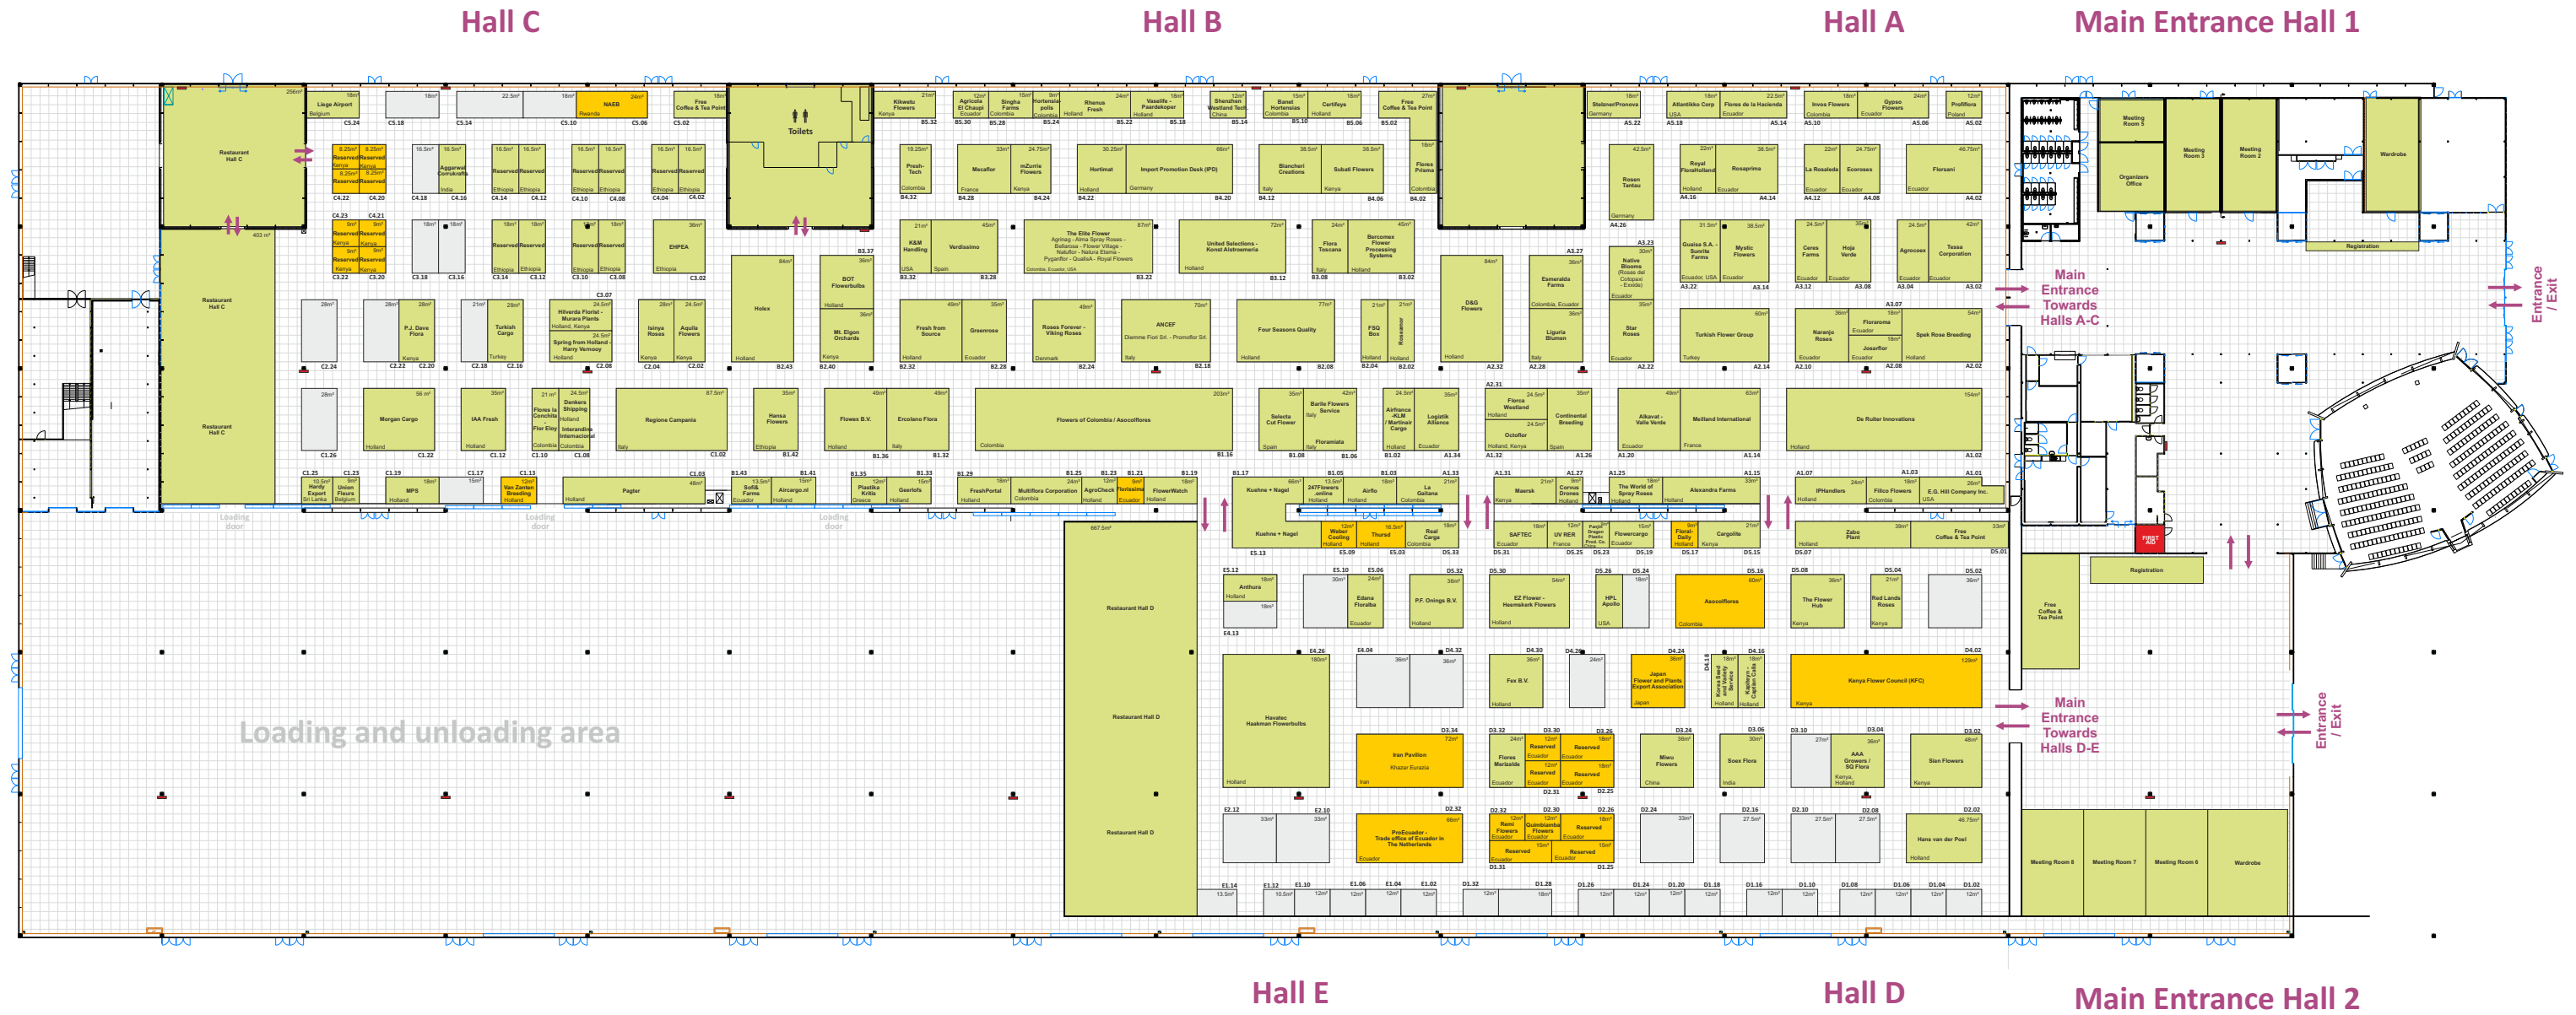

IFTF 2024

Entrance Hall 1-2, Halls A-E

Tuesday November 5 - Thursday November 7, 2024
Expo Greater Amsterdam - Vijfhuizen - The Netherlands

Update: Tuesday April 23, 2024 - 12:35 p.m.
Total exhibition area: 26,127.25 m². This floor plan is subject to changes!

Exhibition area: Hall A: 2,048.00 m², Hall B: 3,584.00 m², Hall C: 3,072.00 m², Hall D: 3,072.00 m², Hall E: 2,016.00 m²,