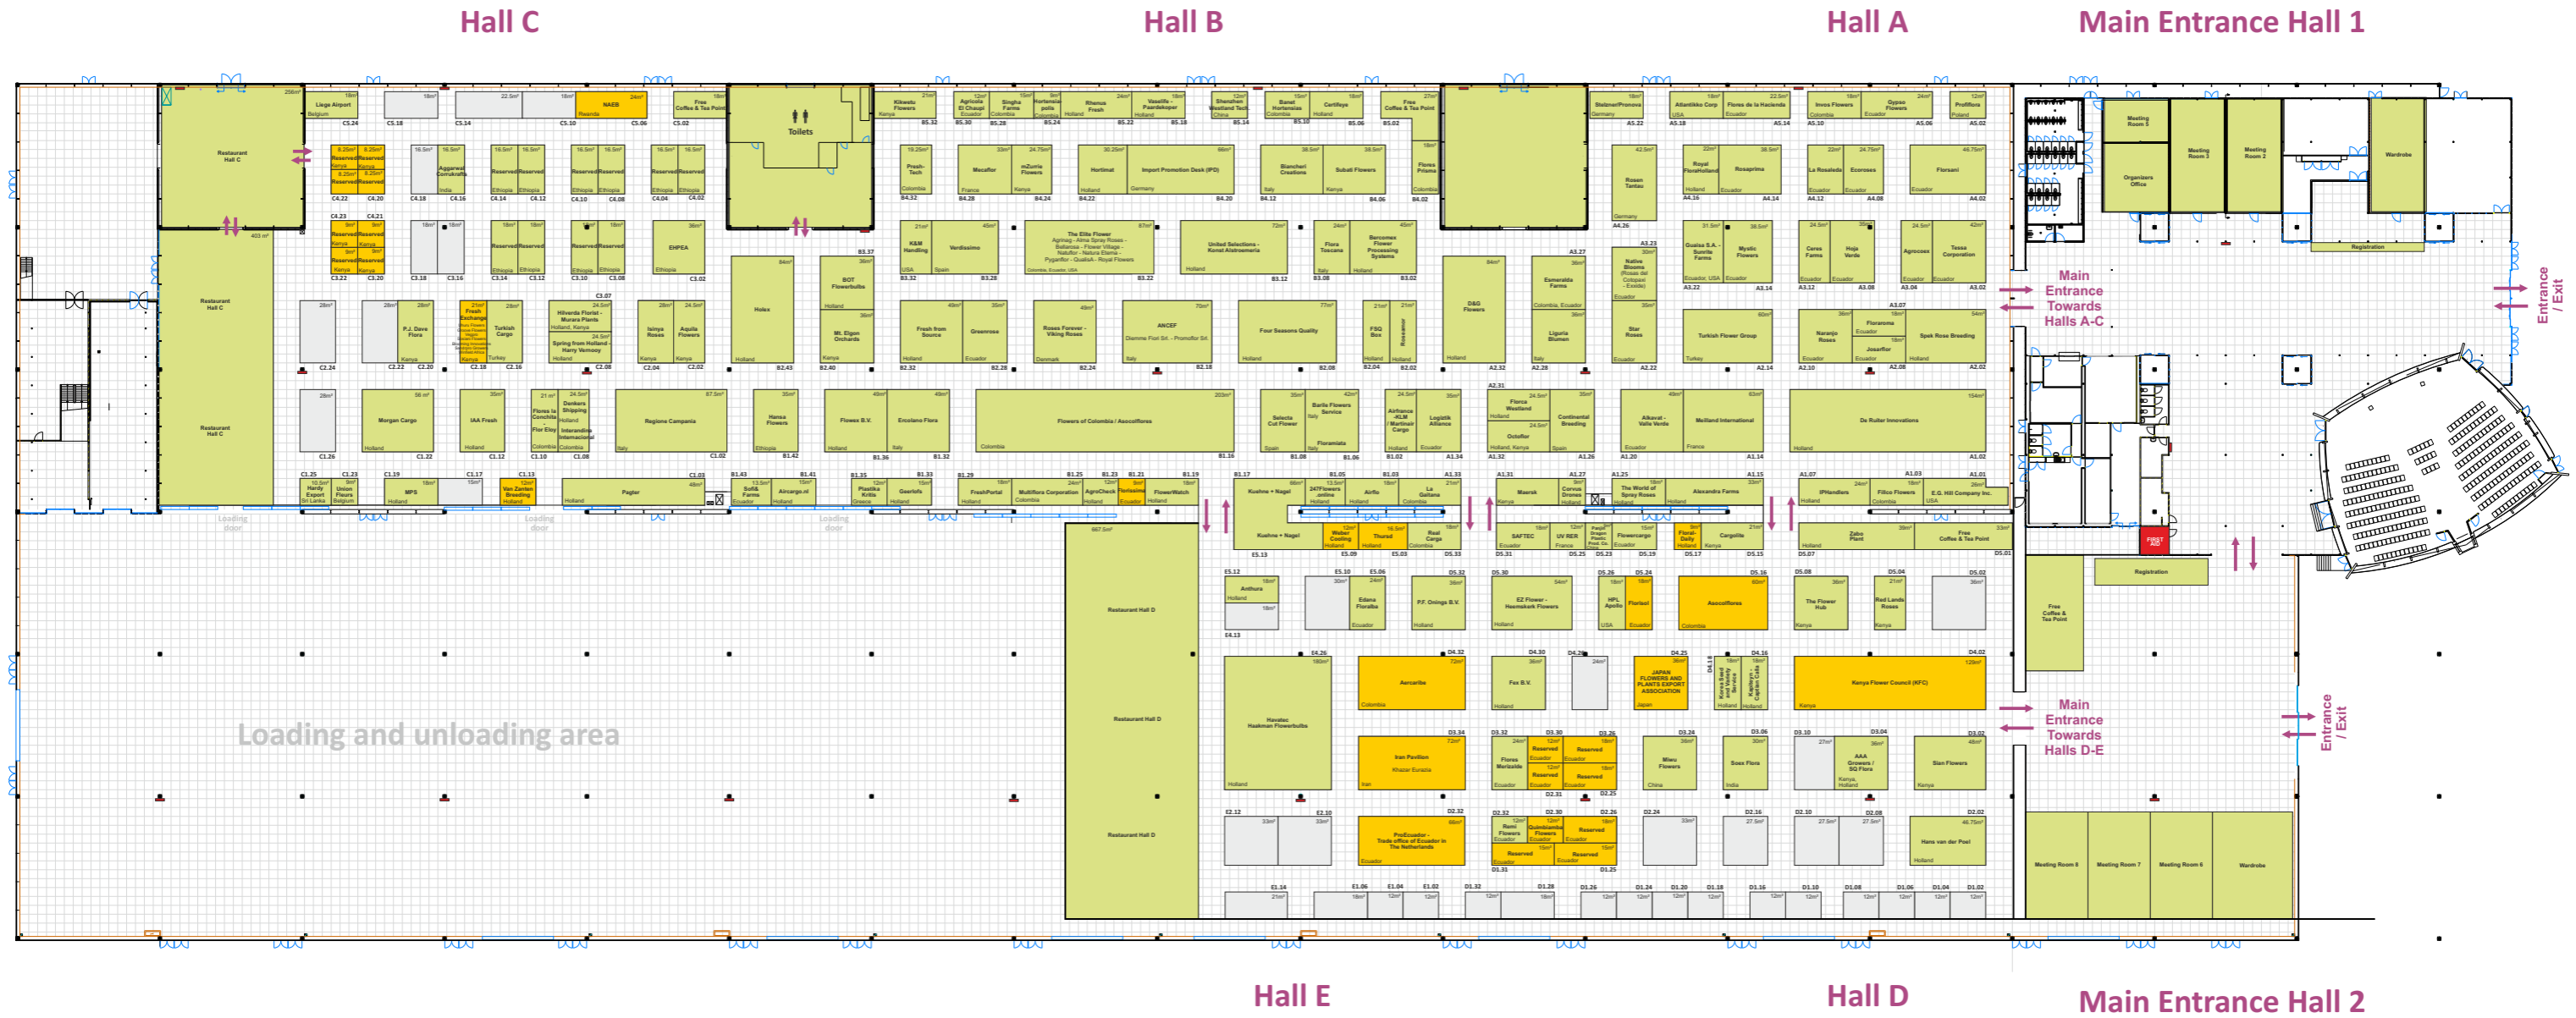

IFTF 2024

Entrance Hall 1-2, Halls A-E

Tuesday November 5 - Thursday November 7, 2024
Expo Greater Amsterdam - Vijfhuizen - The Netherlands

Update: Monday May 13, 2024 - 4:25 p.m.
Total exhibition area: 26,127.25 m². This floor plan is subject to changes!

Exhibition area: Hall A: 2,048.00 m², Hall B: 3,584.00 m², Hall C: 3,072.00 m², Hall D: 3,072.00 m², Hall E: 2,016.00 m²,